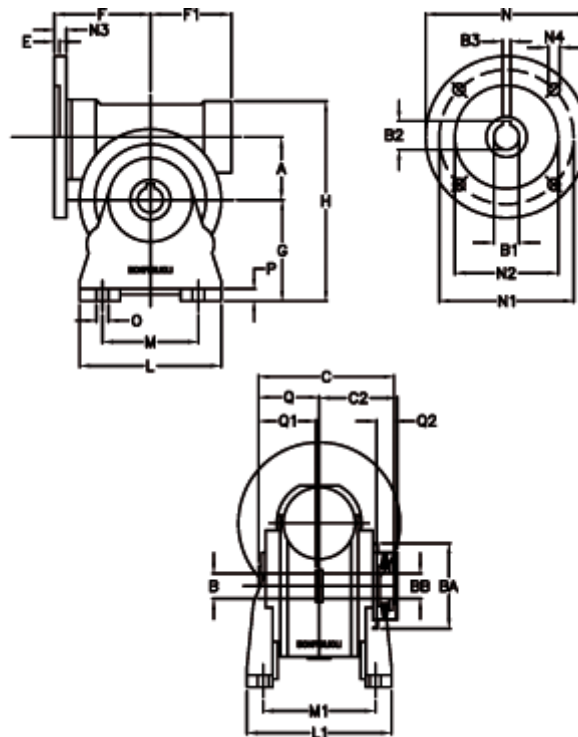

Article number: 390204902822236

Description: Worm Gear with Torque Limiter
VF 49-L2-A-28 P63B5

Measures

a = 49.50	C2 = 63,5	L1 = 124.0	O = 8.5
B = 25	Description = VF 49A-xx-63B5	m = 63	P = 12
B1 E7 = 11	E = 3.0	M1 = 98.5	Q = 51.0
B2 = 12.8	F = 70	N = 140	Q1 = 41
B3 H9 = 4	F1 = 63	N1 = 115	Q2 = 15
BA = 63	g = 82	N2 = 95	
BB H7 = 14	H = 162	N3 = 10.5	
C = 105	L = 110	N4 = 9,5	